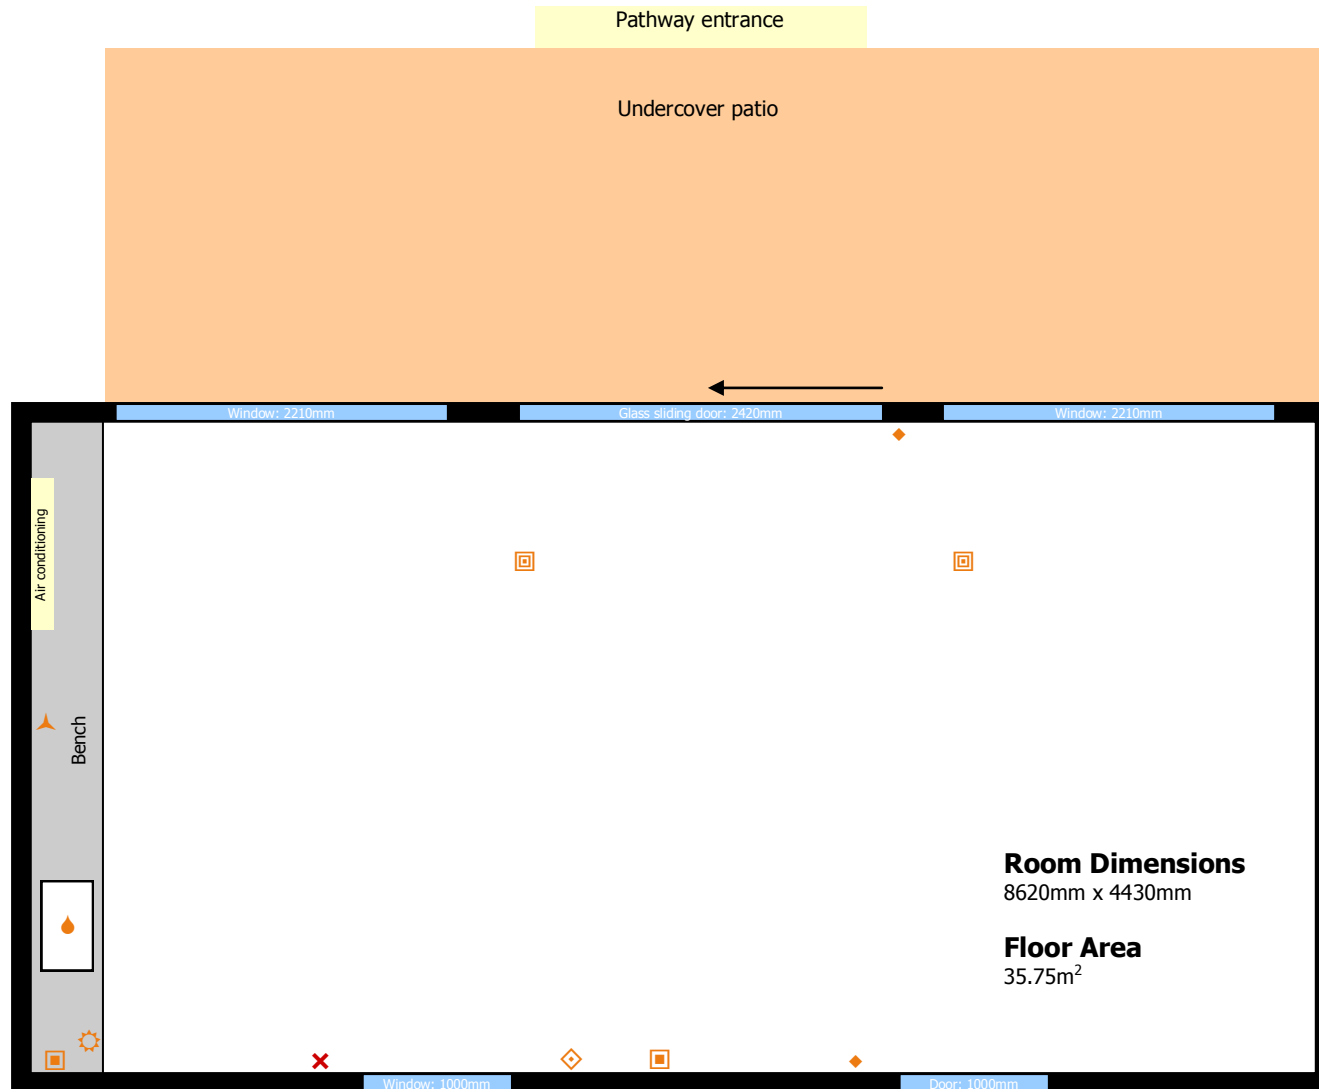

Pioneer Cottage

Room Features

Air conditioning
Carpeted flooring
Undercover patio
Kitchen sink
Bar fridge
Water cooler
Stainless steel urn
Whiteboard
Projector screen

Capacity

Classroom: 16
U Shape: 8
Boardroom: 12
Theatre: 25
Open Room: 30

Key

- ✘ Fire extinguisher
- ◆ Light switch
- ▣ Double power point
- ◇ Single power point
- ▲ Power box
- ▣ Ceiling double power point
- ◆ Kitchen sink
- ☼ Hot water system