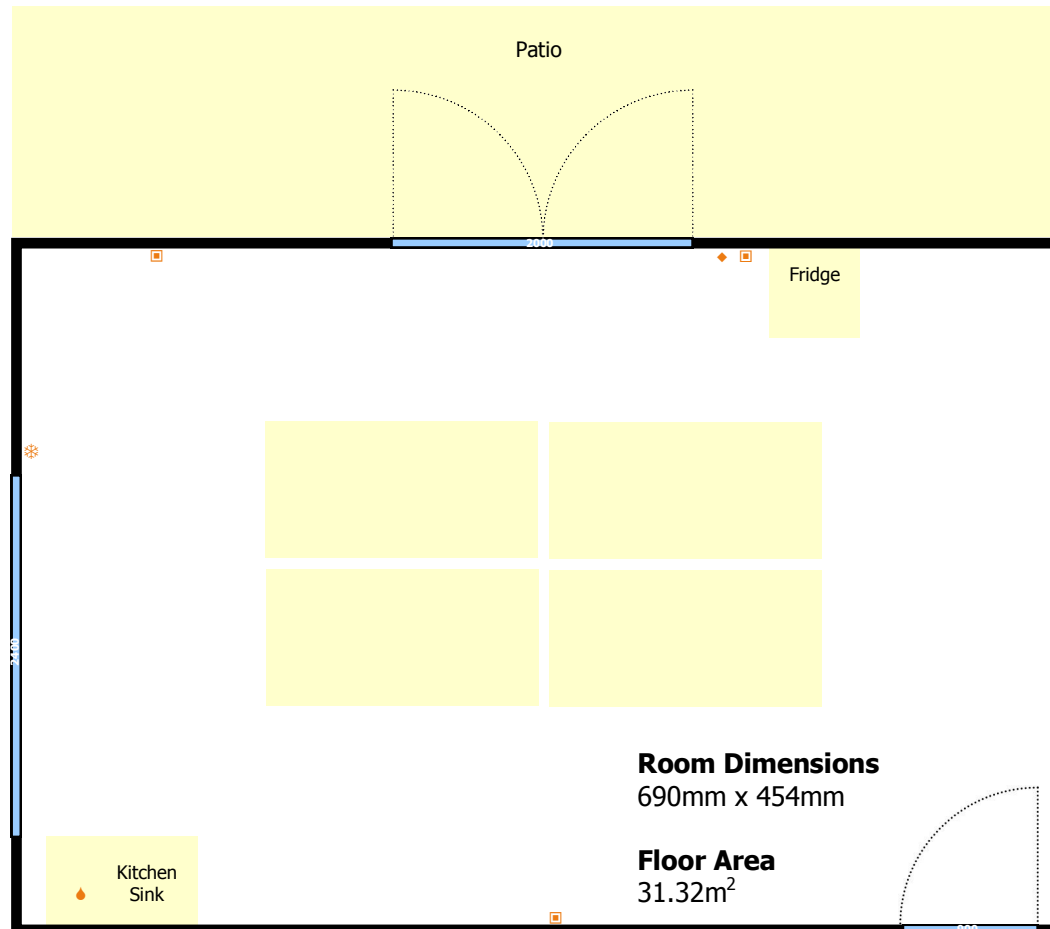

The Boardroom

Room Features

- Air conditioning
- Carpeted flooring
- Patio
- Kitchen sink
- Fridge
- Kettle
- Whiteboard

Capacity

- Boardroom: 10
- Open Room: 15

Key

- ◆ Light switch
- ▣ Double power point
- ◆ Kitchen sink