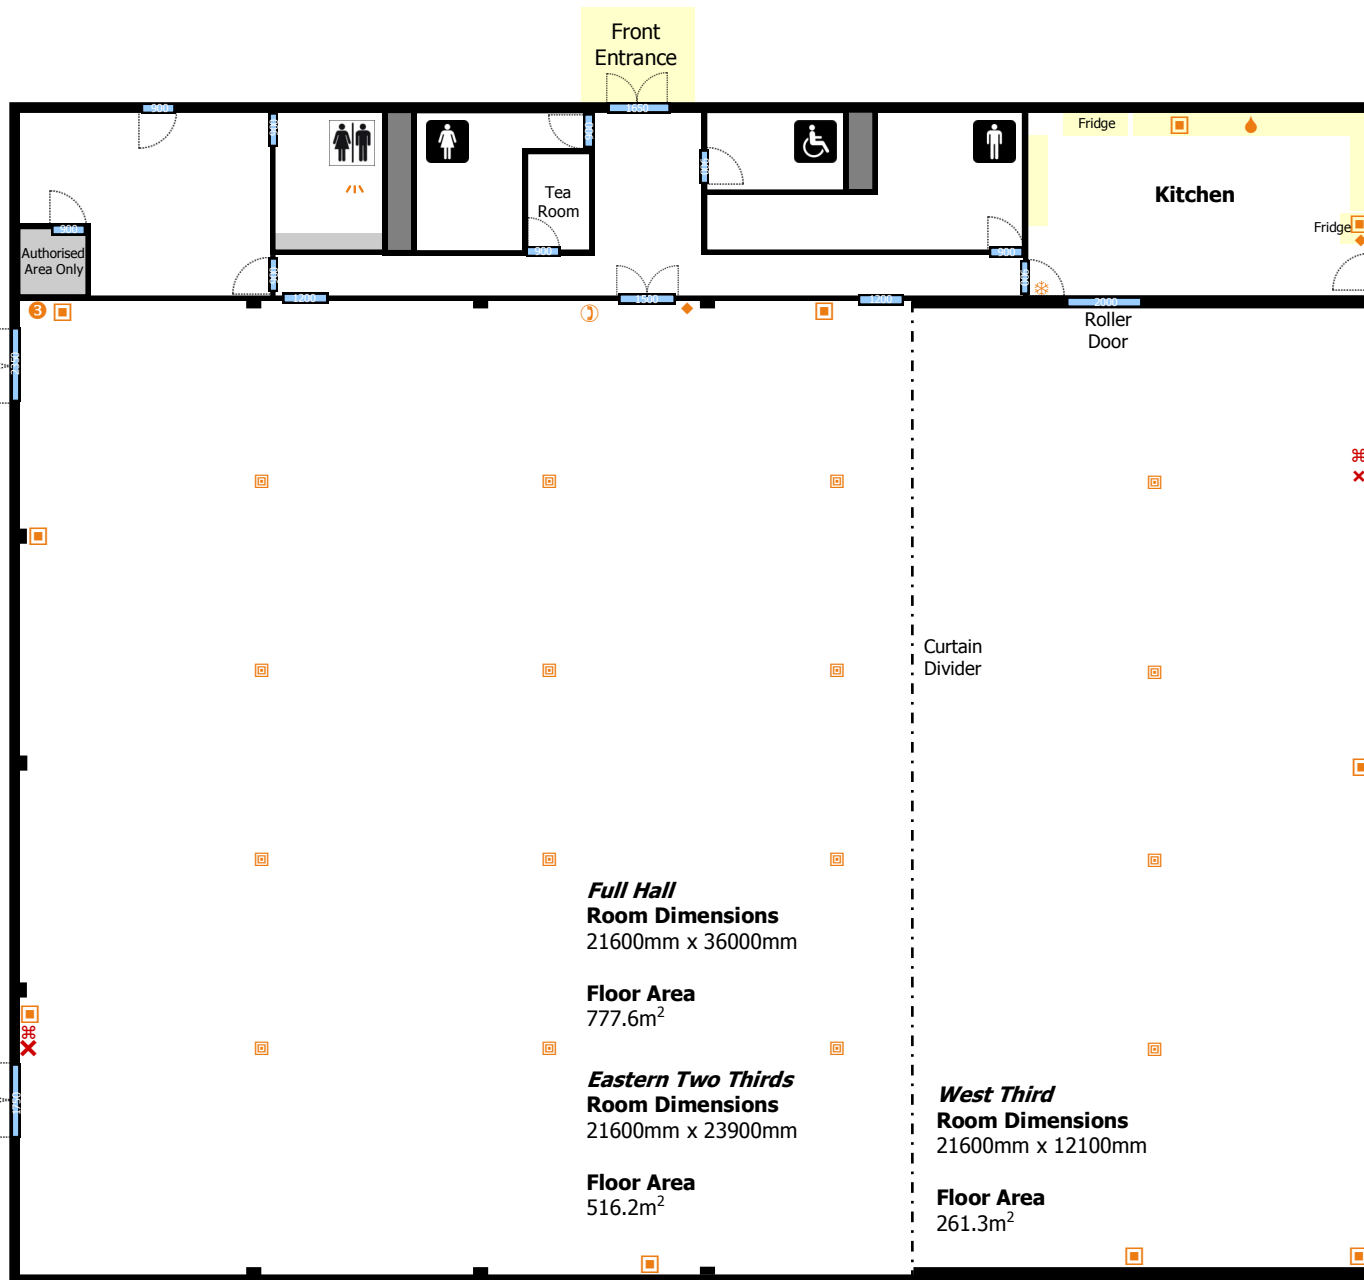

Exhibition Pavilion

Room Features

West Third:
Refurbished
Polished timber flooring
Air conditioning
Curtain divider

Eastern Two Thirds:
High open ceiling
Tiled front entrance
Ample power outlets
Large open space
Timber flooring

Kitchen:
Commercial glass fridge
Stainless steel benches
Microwave

Items Available

Tables (round & rectangular)
Plastic chairs
Stainless steel urn
Whiteboard
Projector screen
Stage

Capacity

West Third:
Classroom: 120
Banquet: 150
Theatre: 200
Open Room: 300

Full Hall:
Classroom: 380
Banquet: 350
Theatre: 580
Open Room: 1000

Key

- ✘ Fire extinguisher
- ⌘ Fire Hose Reel
- ◆ Light switch
- ◻ Double power point
- ◻ Ceiling mounted power
- ⊕ 3 phase power
- ⚡ Air-conditioning switch
- ☎ Phone line outlet
- 🔥 Kitchen sink
- 🚿 Showers

Scale